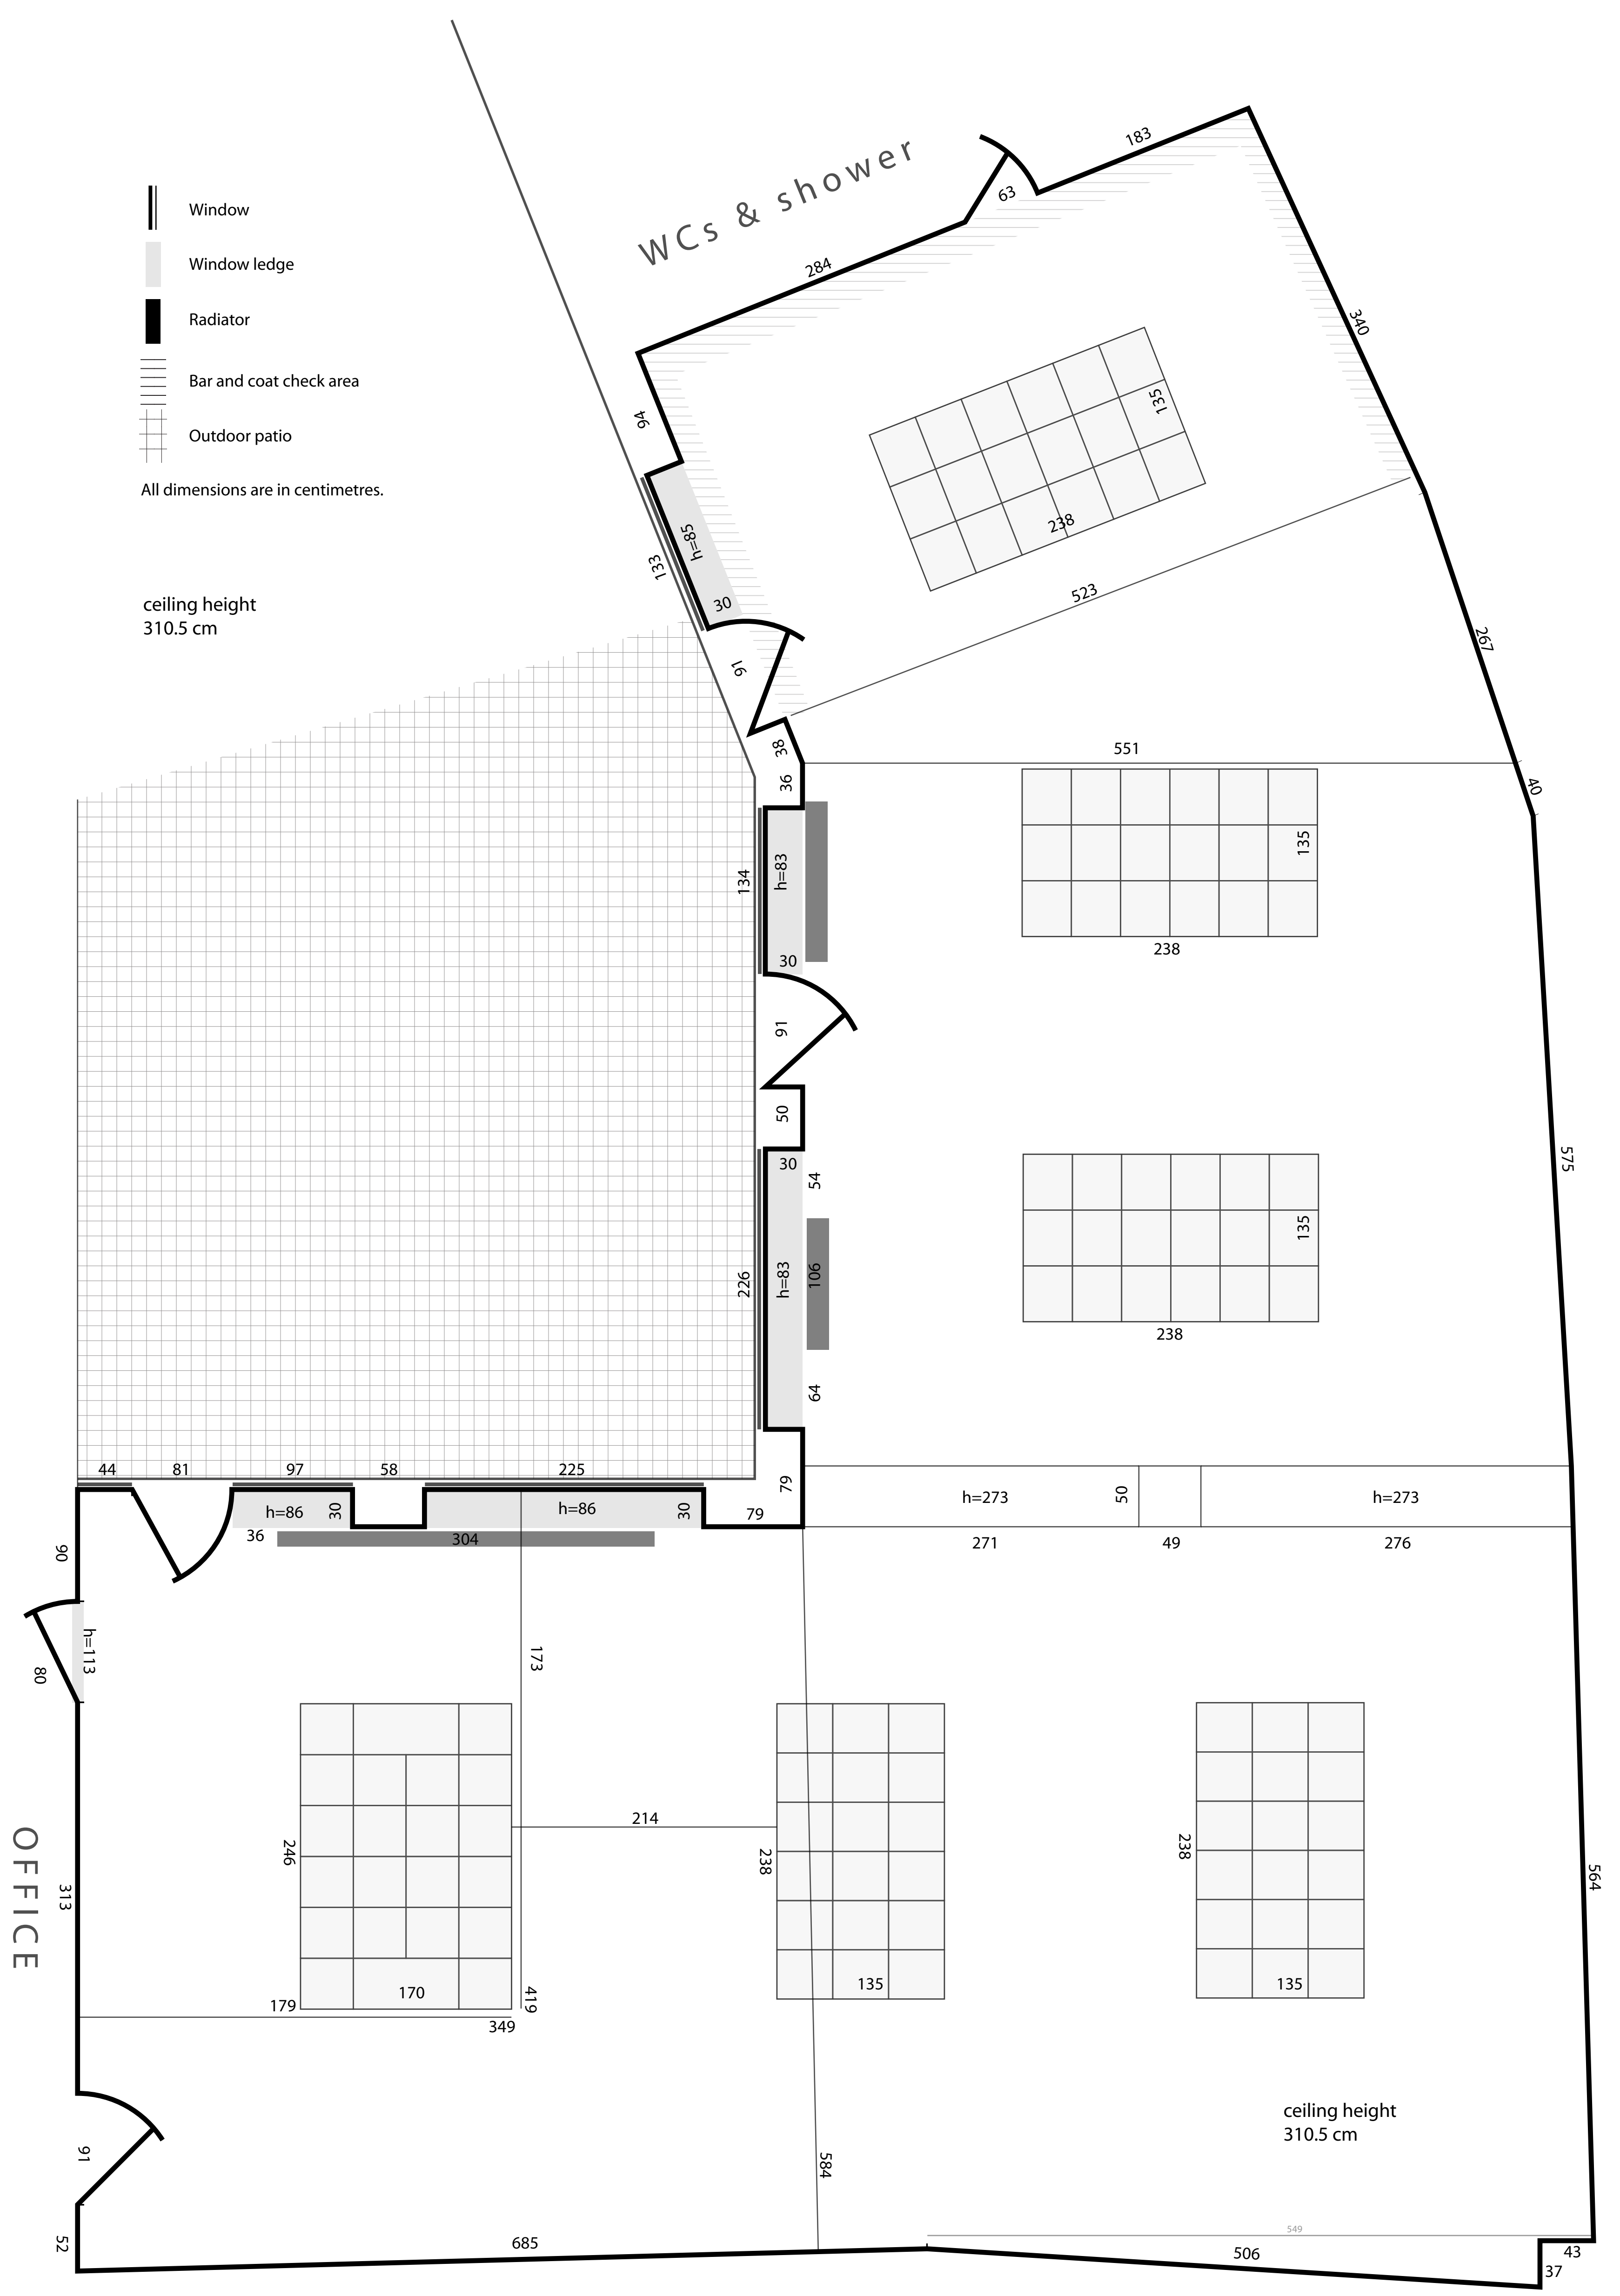

-  Window
-  Window ledge
-  Radiator
-  Bar and coat check area
-  Outdoor patio

All dimensions are in centimetres.

ceiling height
310.5 cm

WCs & shower

OFFICE

ceiling height
310.5 cm